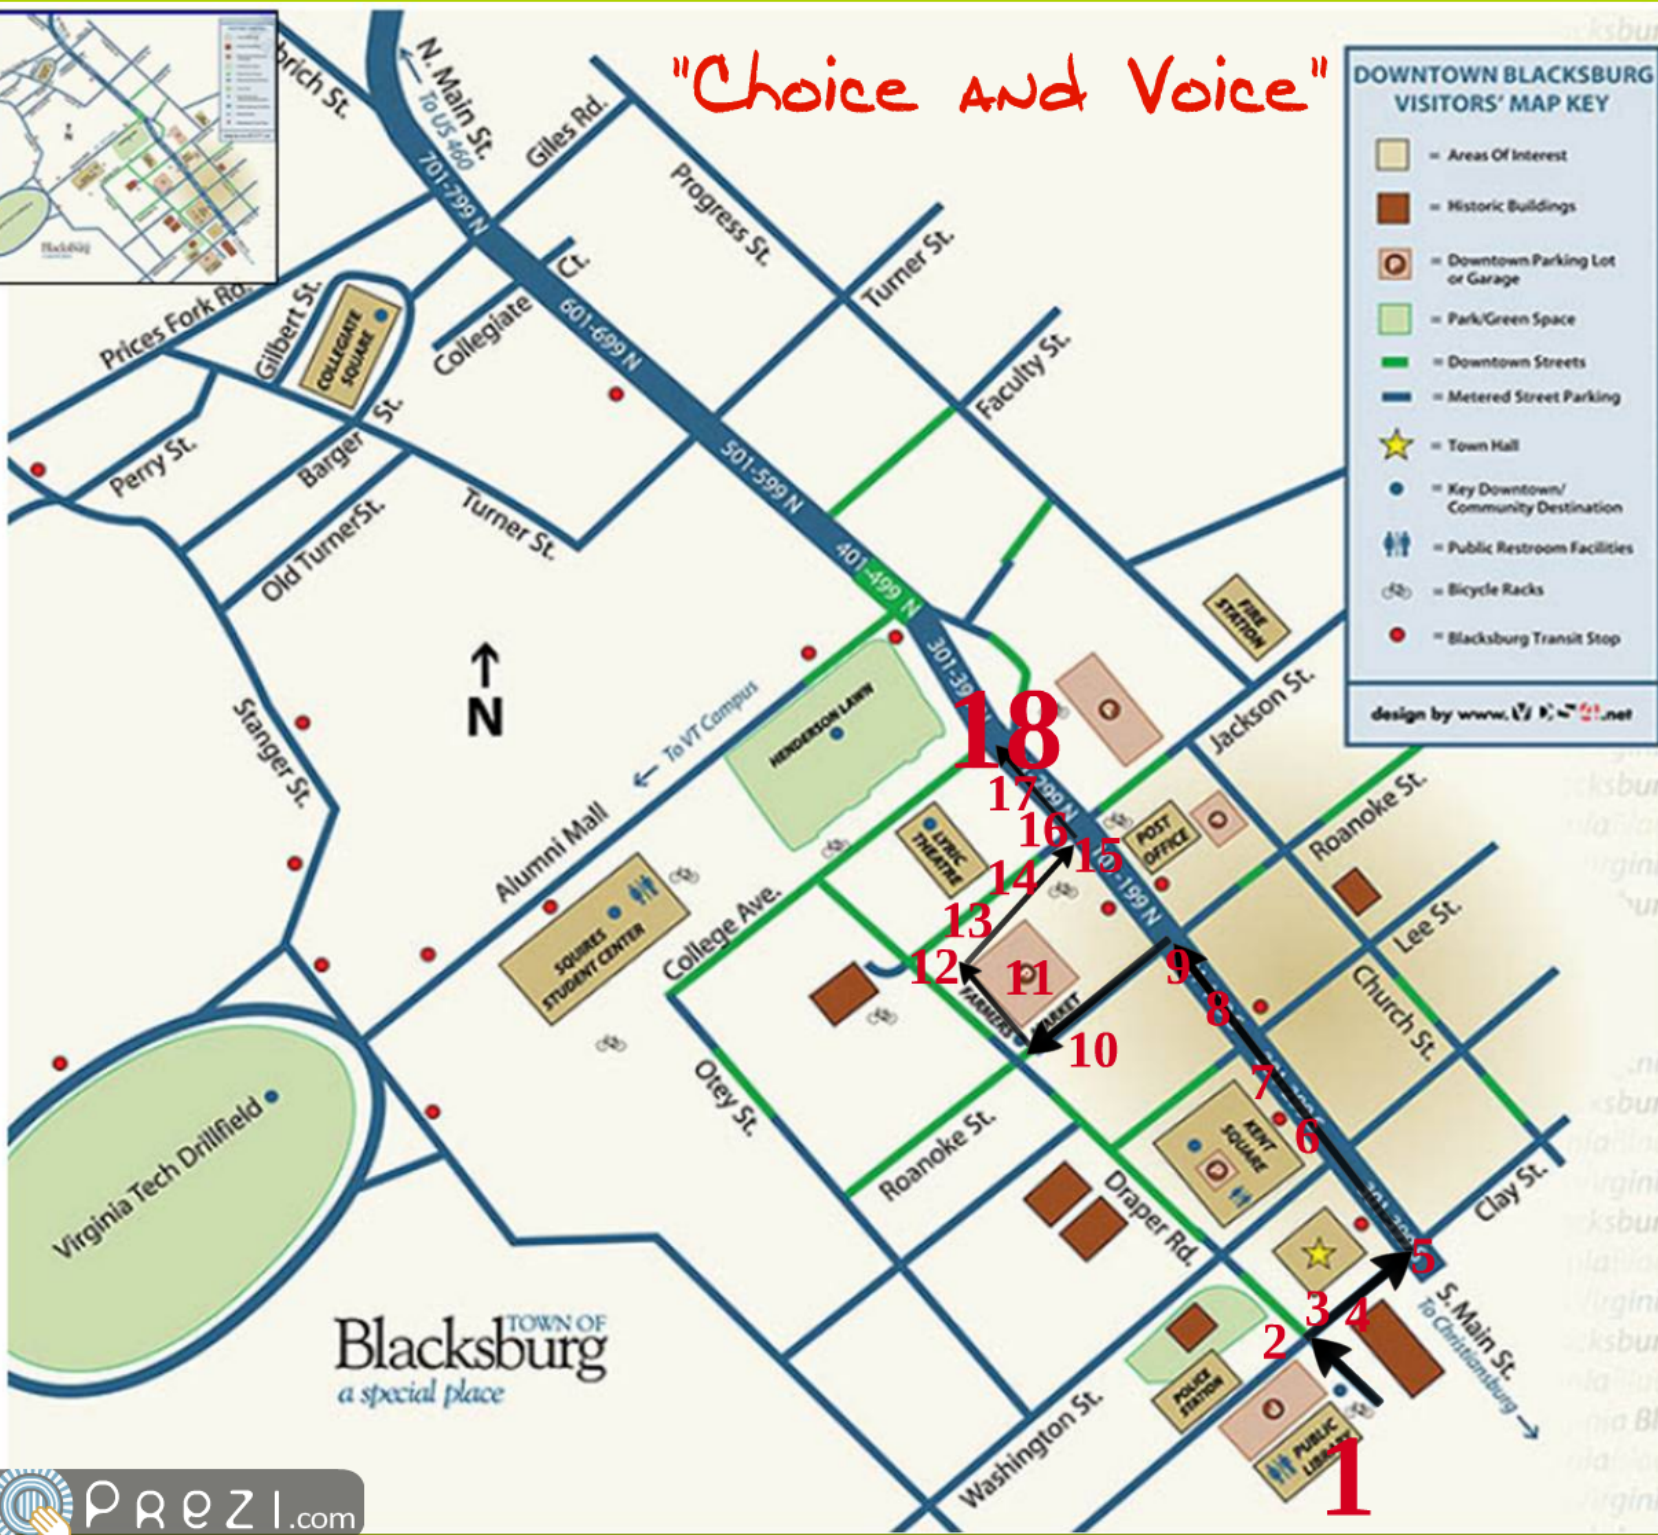

"Choice And Voice"

DOWNTOWN BLACKSBURG VISITORS' MAP KEY

- = Areas Of Interest
- = Historic Buildings
- = Downtown Parking Lot or Garage
- = Park/Green Space
- = Downtown Streets
- = Metered Street Parking
- = Town Hall
- = Key Downtown/Community Destination
- = Public Restroom Facilities
- = Bicycle Racks
- = Blacksburg Transit Stop

design by www.virginia.gov

- Key-
- 1 START: Blacksburg Public Library
 - 2 Trees to Len
 - 3 Hill
 - 4 Red and orange Arrows
 - 5 Corners of Clay Street and Main Street Horizons
 - 6 Reflective Wall and Kent Square
 - 7 Subway and Starbucks
 - 8 National Bank of Blacksburg
 - 9 Hokie Bird
 - 10 7 Eleven
 - 11 Farmers Market
 - 12 Photovoltaic System
 - 13 White Wall and Paint Chips
 - 14 Alley to Main Street and Homebody
 - 15 Homebody
 - 16 Shah Mart
 - 17 Event Posters
 - 18 END: Four Way Stoplight and Seating